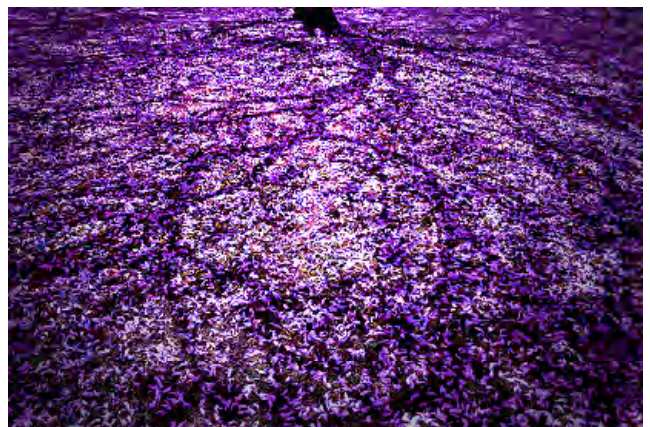

Landscape and Nature Photography

Please quote the image title to order.

Rainbow Tree

Seed Pod Boats

Thistledown

On the Move

Mary River

Pool Colours

Mary Valley

Jacaranda Blossom